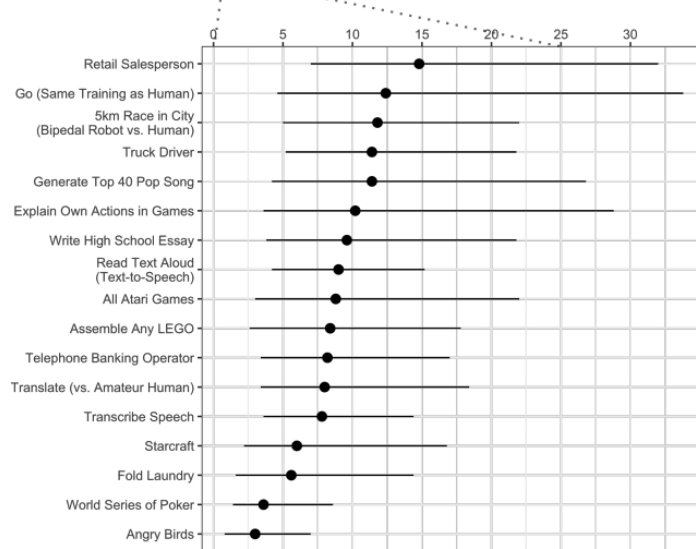

The Two Singularities and 2048