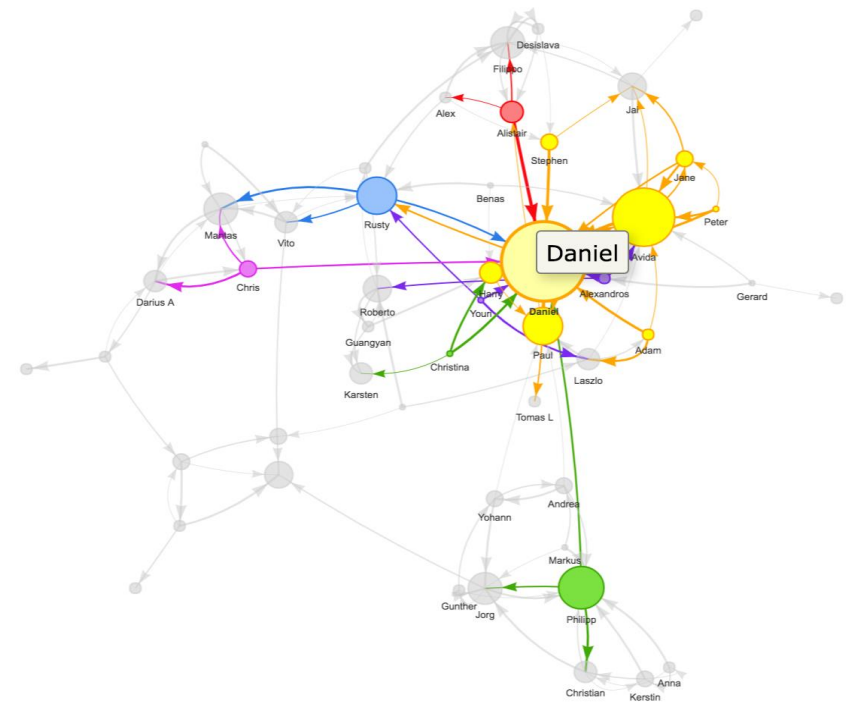

Richard Branson

The rise of the purposeful company

SATALIA

Fat

Lean
(Distributed)

Thin

Swarm diagrams provide transparent data on activity across network tools.

Swarm diagrams show the significance of points and the weight of opinion compared to the suggestions received by others within the organisation.

Visualisation of two way working relationships from combined network tools and location

Interactive network diagrams show relationships and the flow of information from and to the worker.

The End of the World