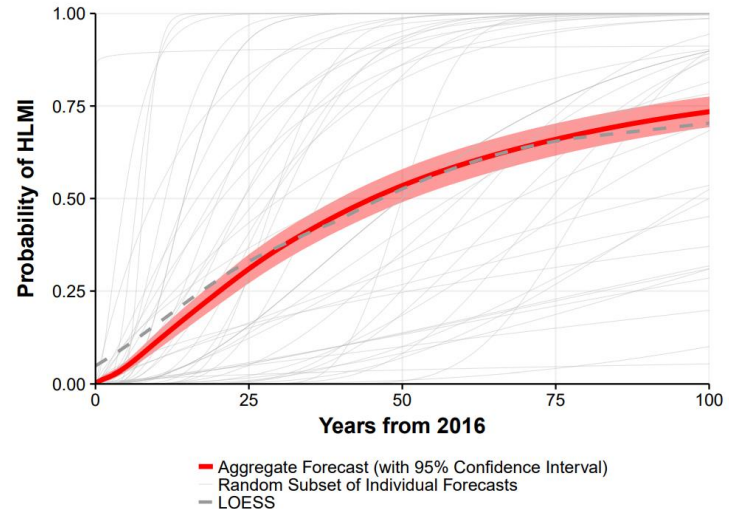

The Two Singularities and 2048