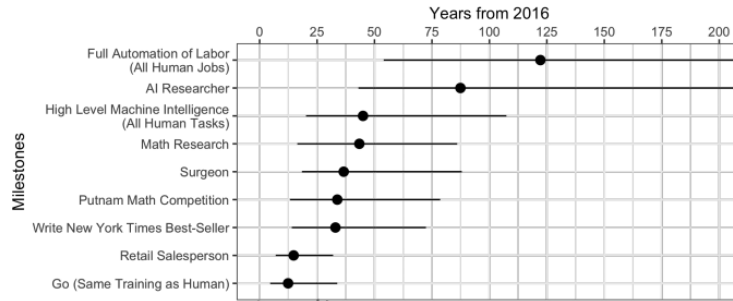

The Two Singularities and 2048